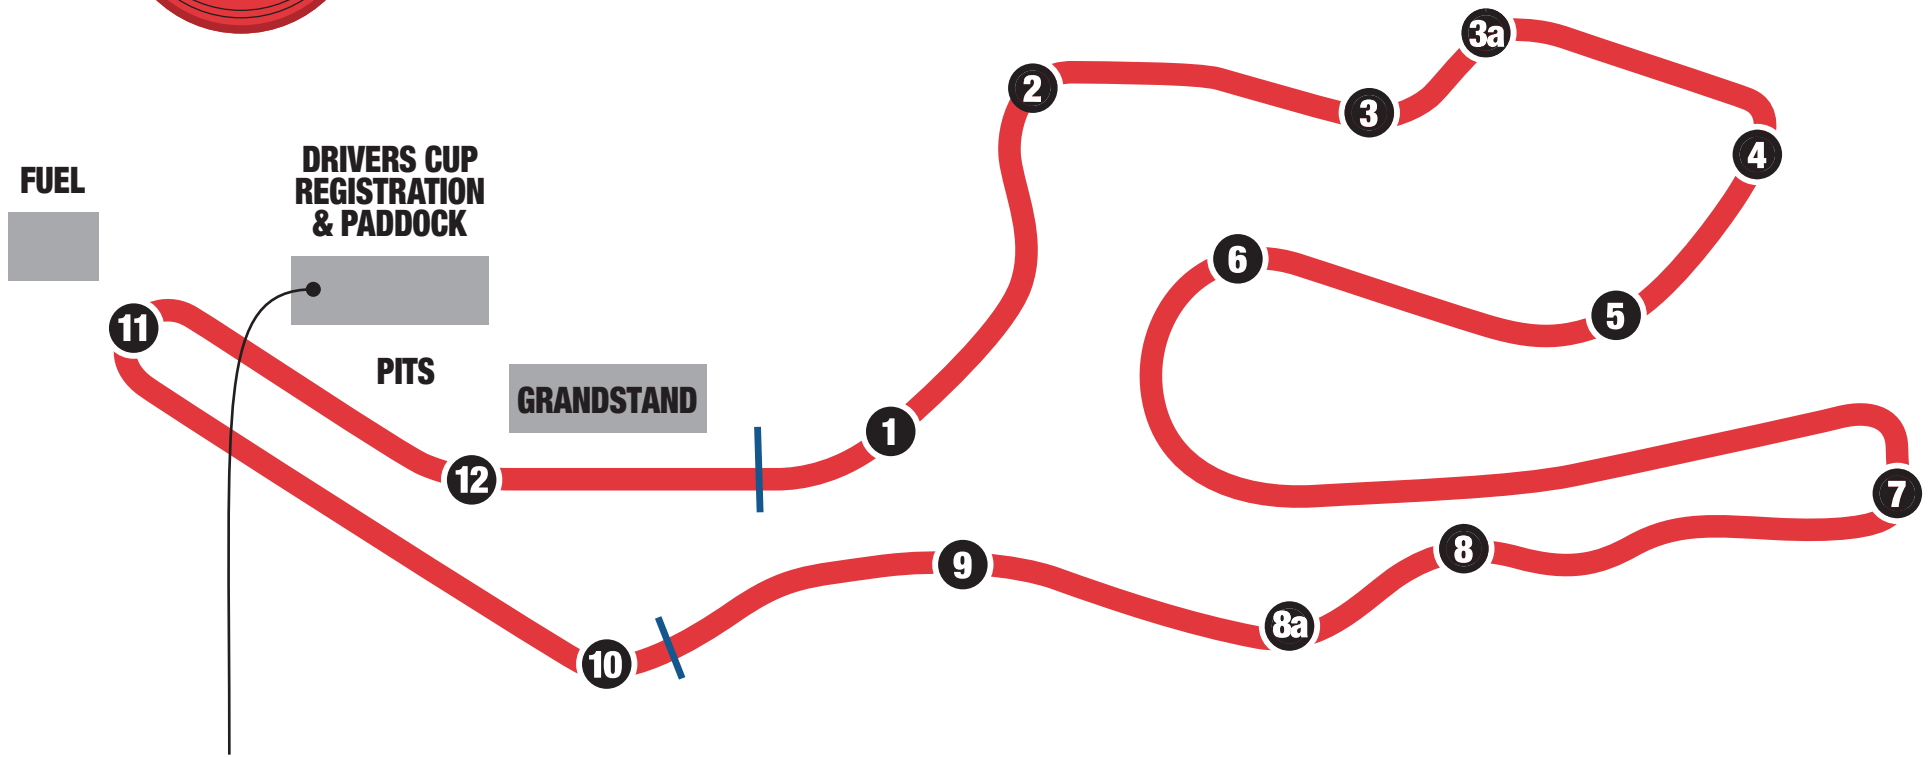

INFINEON RACEWAY

YOKOHAMA Drivers Cup USA

REGISTRATION
Friday, October 24
5:00pm - 7:00pm